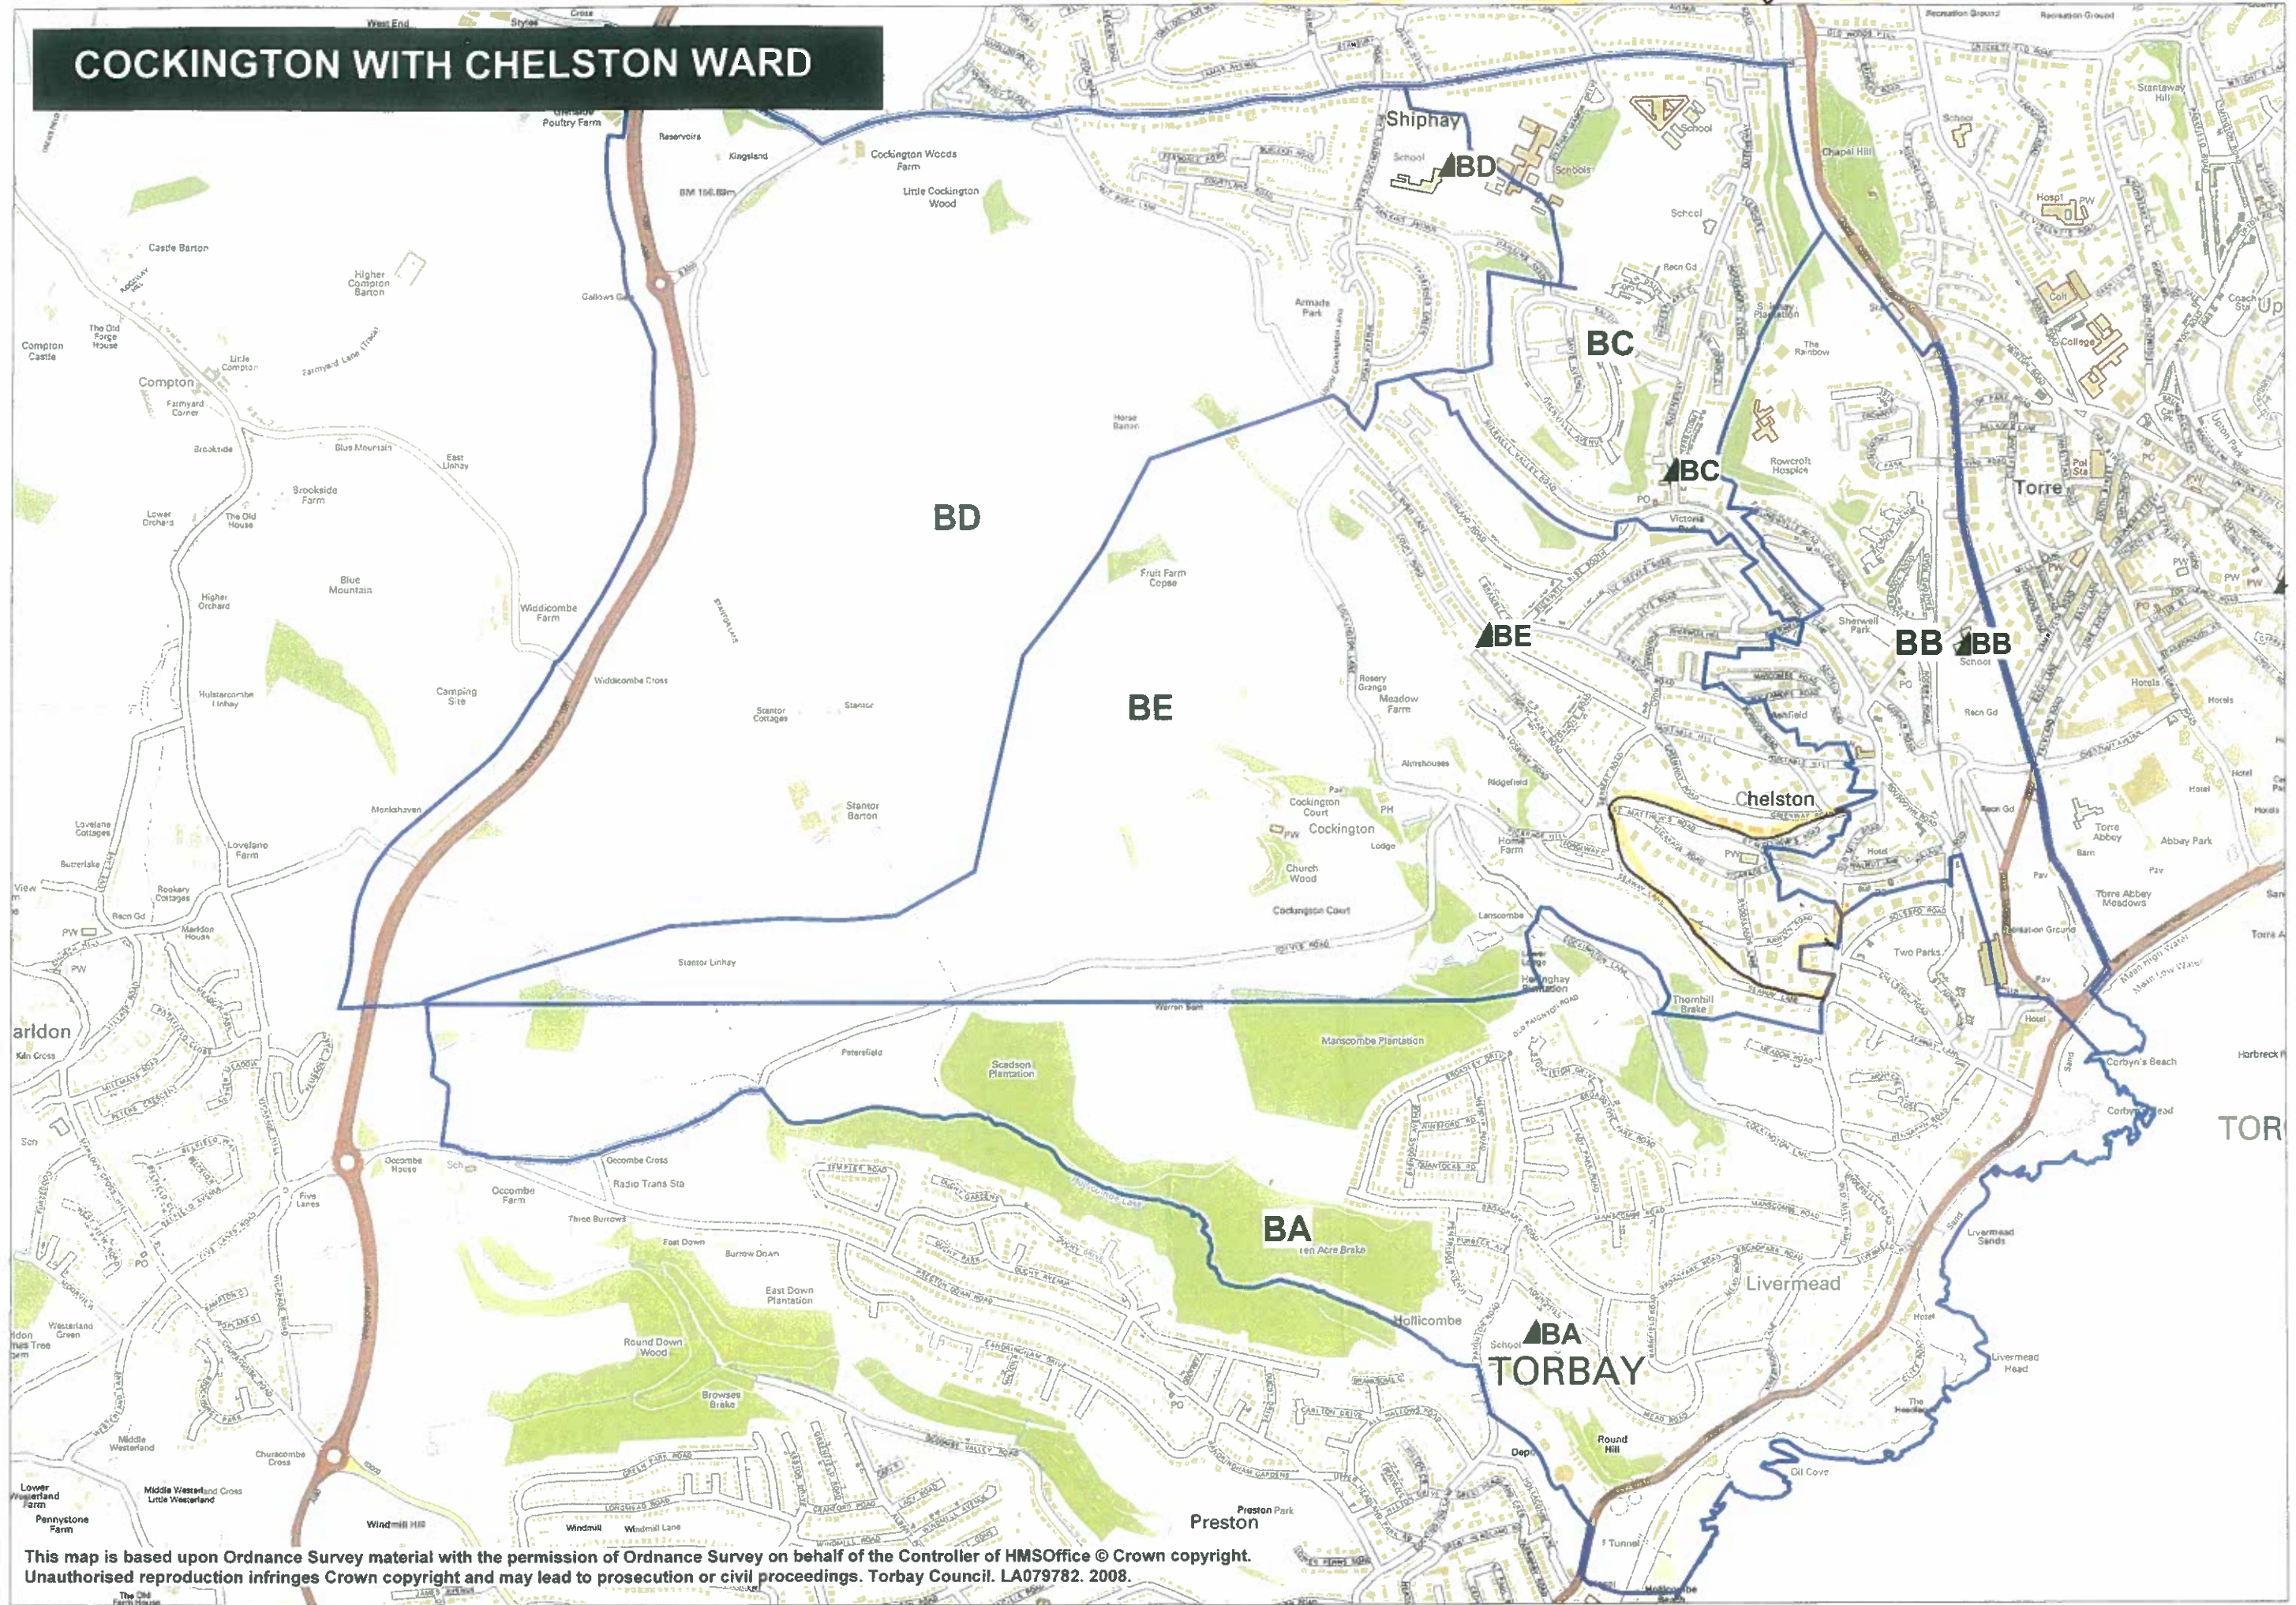

Proposed boundary change highlighted orange

# COCKINGTON WITH CHELSTON WARD

This map is based upon Ordnance Survey material with the permission of Ordnance Survey on behalf of the Controller of HMSOffice © Crown copyright. Unauthorised reproduction infringes Crown copyright and may lead to prosecution or civil proceedings. Torbay Council. LA079782. 2008.